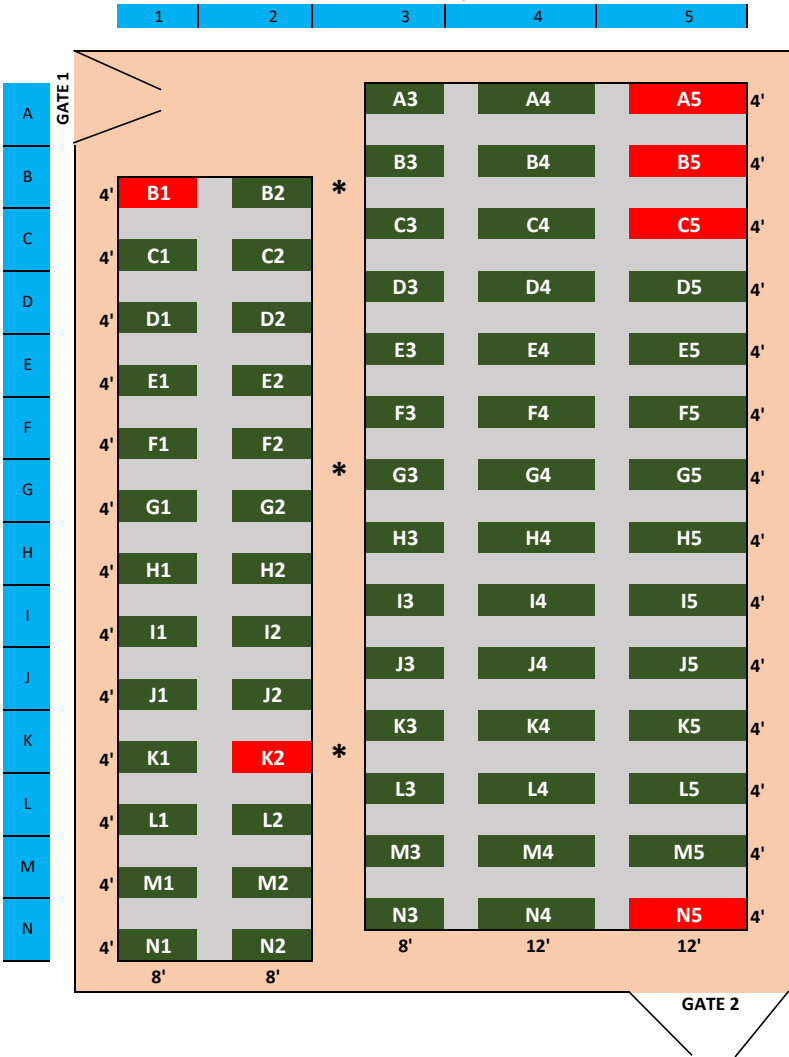

# Trails at Forest Meadows Community Garden

WSDM  
 Updated: 4/30/2020  
 7,210 Sq. Ft.

**Legend**

2,095 Sq. Ft.		Mulch Walk
3 Hydrants	*	Hydrant
		Ground
3		Not Available
62		Available Garden

Lot options		Taken Lots	
4' x 12'	28	4' x 12'	3
4' x 8'	39	4' x 8'	2
WSDM Lot	1	WSDM Lot	1
<b>TOTAL Lots</b>	<b>68</b>	<b>TOTAL Lots</b>	<b>6</b>